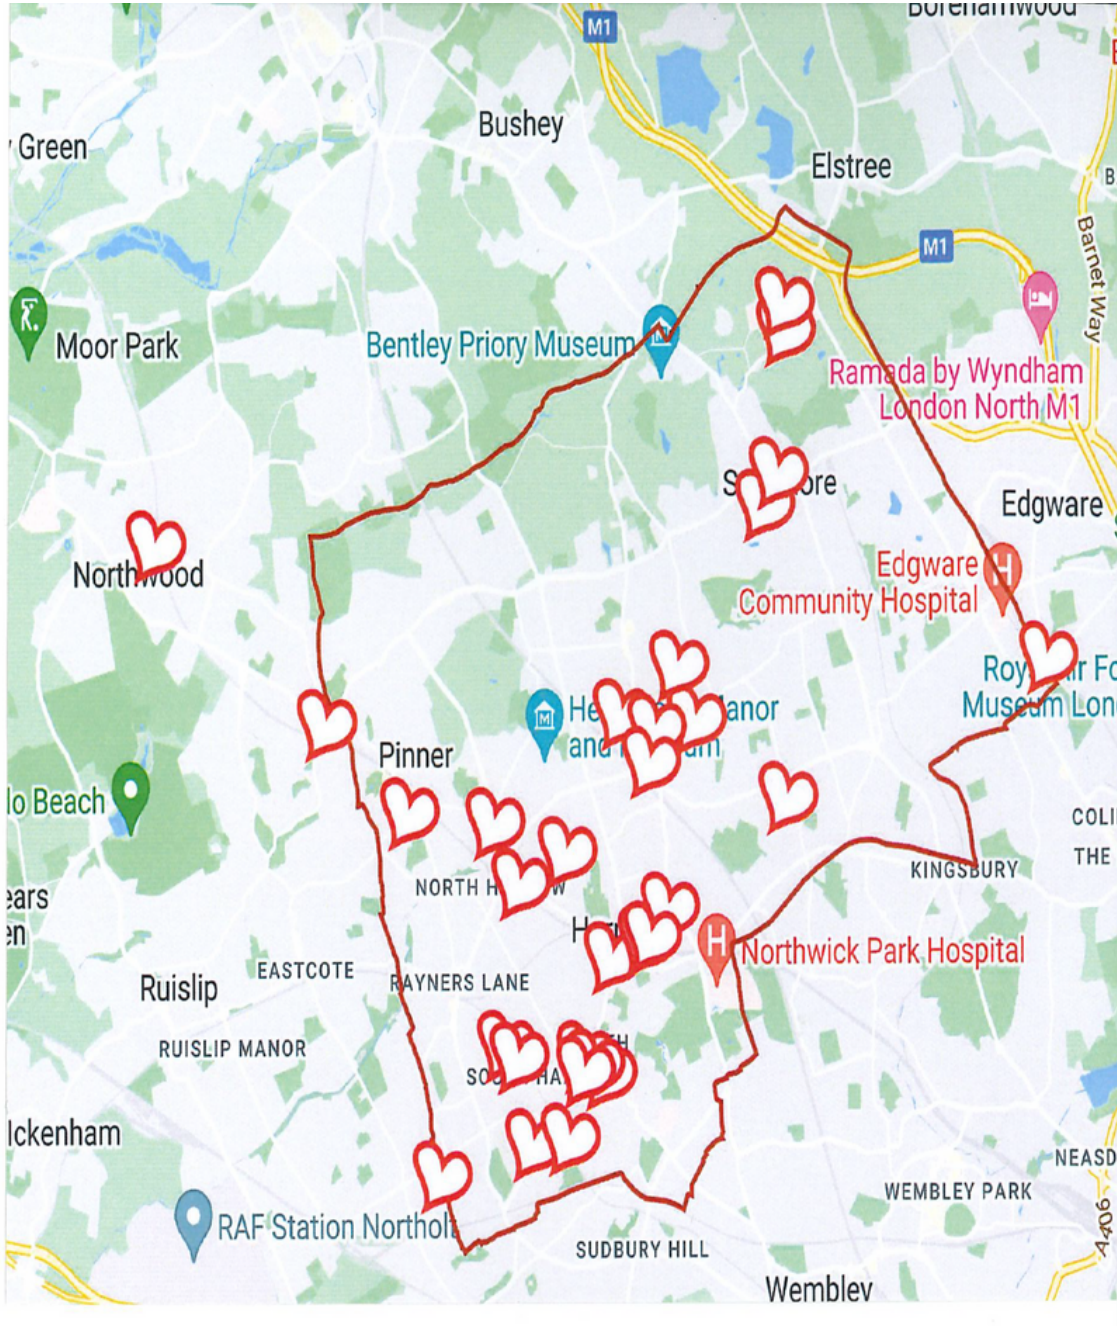

Warm Hubs in Harrow

Aspire Leisure Centre

Open in the café area weekdays 6-10pm
Wood Ln, Stanmore HA7 4APA
Contact: 020 8954 5759

Beacon Community Centre

Open on Tuesday's 12.00-2.30pm
Scott Crescent, Rayners Lane, HA2 0TY
Closed between 20th December and 3rd
January
Contact: 0300 131 7922

Community Connex Warm Hubs

St Johns Church, Sheepcote Road,
Harrow HA1 2JE
10th, 17th, 24th & 31st January 12-2pm

25 – 29 Pinner Green, HA5 2AF
28th, 29th and 30th December 1.30pm –
3.30pm

Harrovian Business Village, Harrow HA1
3EX
28th, 29th and 30th December from 2-
3pm