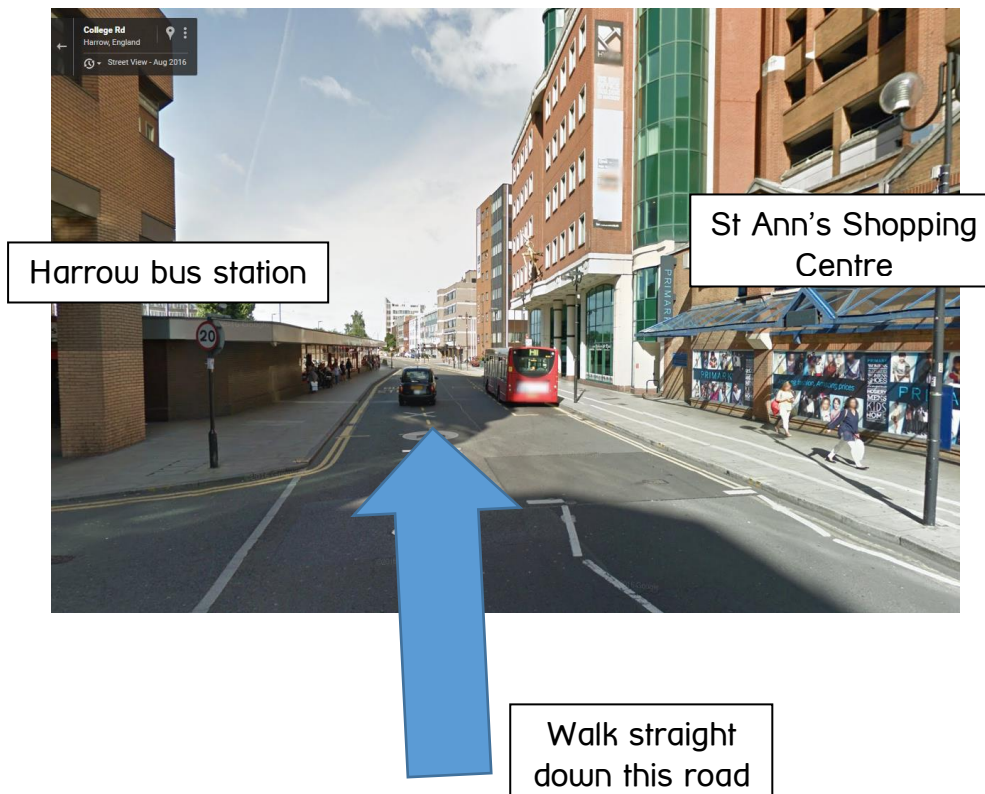

How to get to the Mind in Harrow office from Harrow-on-the-Hill tube station or Harrow bus station

Our office is only a short walk from Harrow-on-the-Hill tube station and Harrow bus station, but can be confusing to find. We hope this document will help you. Please get in contact with us at info@mindinharrow.org.uk if you have any comments or queries.

Images (c) Google Street View, 2017.

- 1) When you come out onto College Road, cross the road, turn left and walk straight down College Road.

www.mindinharrow.org.uk

Mind in Harrow, First Floor, 132 - 134 College Road,
Harrow, Middlesex, HA1 1BQ