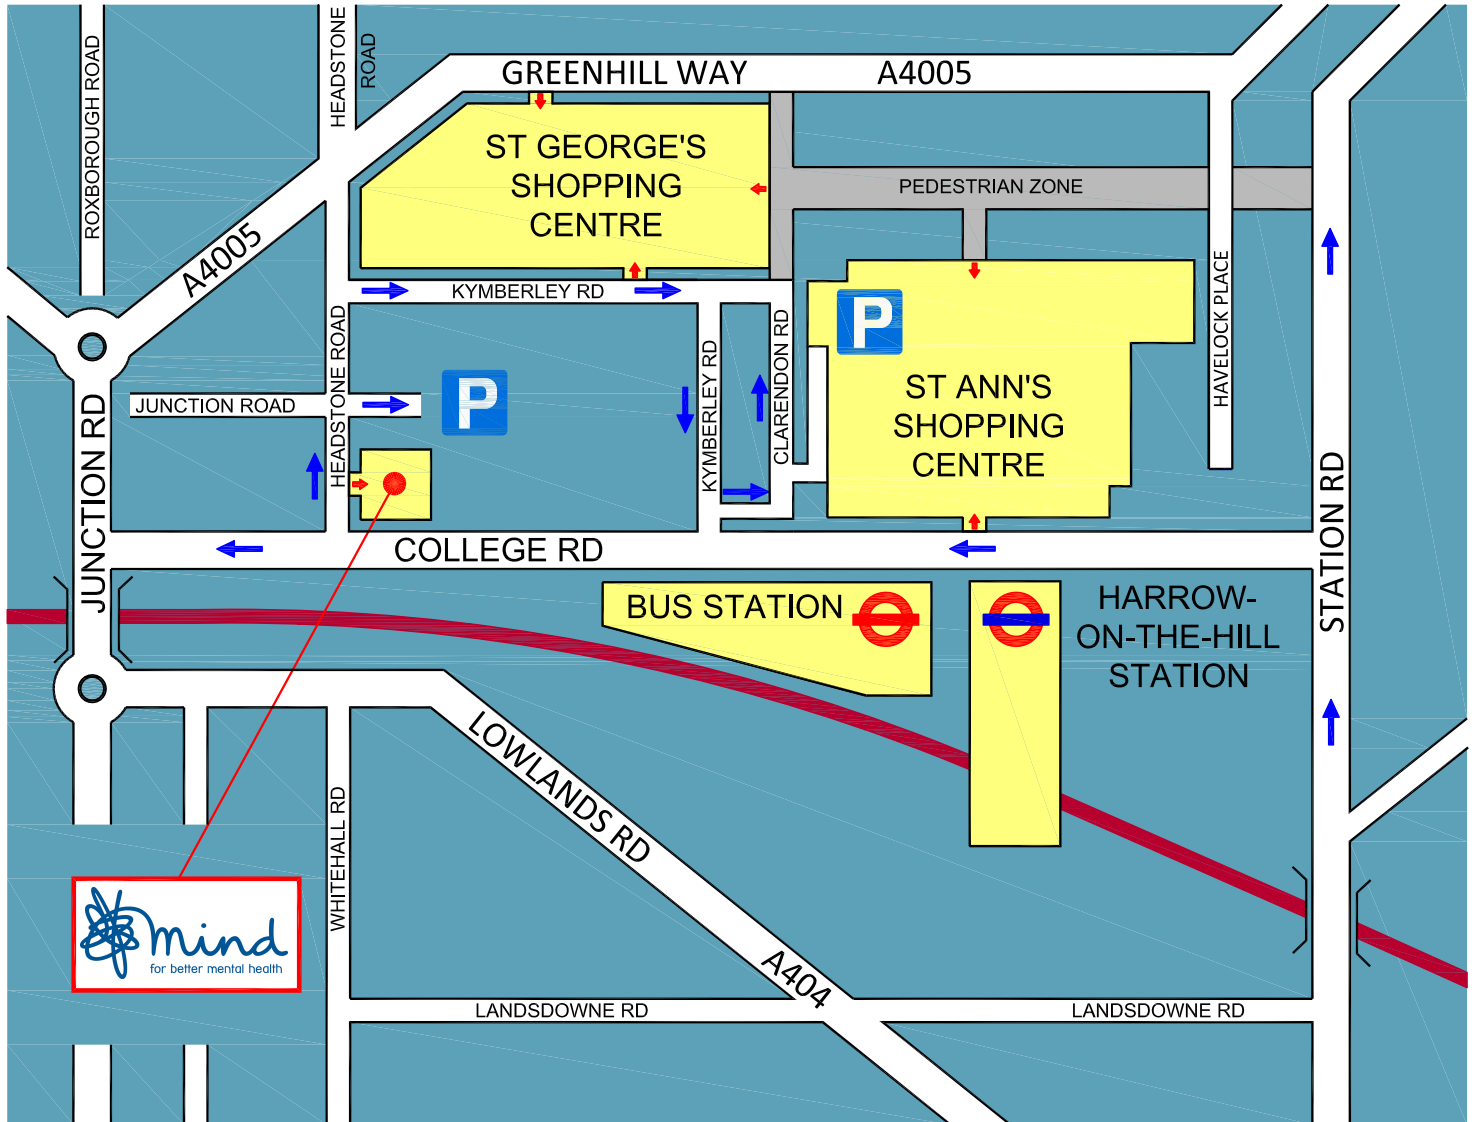

mind in Harrow

for better mental health

Mind in Harrow
First Floor
132-134 College Road
Harrow
Middlesex HA1 1BQ

020 8426 0929

www.mindinharrow.org.uk

How to get here

By Bus:- Harrow bus station is served by the 114, 140, 182, 183, 176, 223, 258, 340, 395, H9, H10, H11, H17, H18 and H19 bus routes and is less than 3min walk away.

By Underground or Train:- Harrow-on-the-Hill station (London Underground Metropolitan Line and National Rail) is 3 minutes walk away.

By Car:- Parking is available at the St George's (4min) and St Ann's (5min) shopping centres close-by.